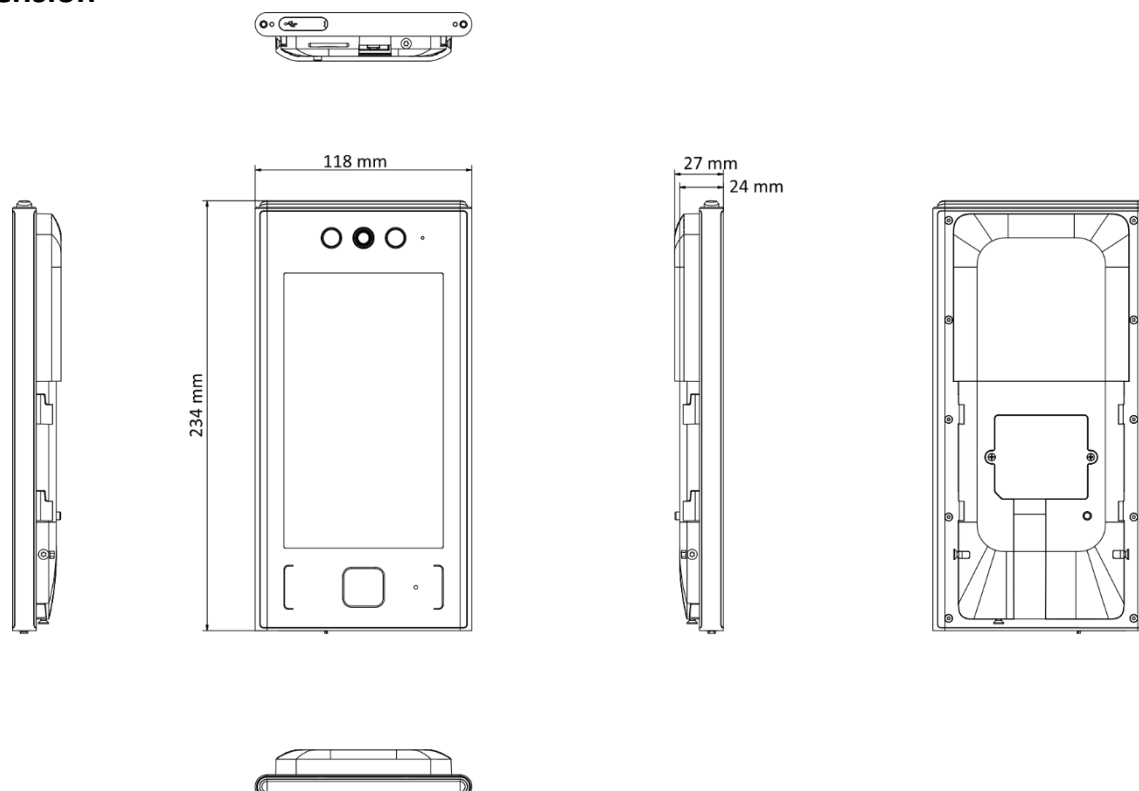

Protective level	IP65
Dimensions	110.5 mm × 209.2 mm × 24 mm (4.35" × 8.24" × 0.94")
Weight	Gross Weight : 1.06 kg (2.34 lb)
	Net Weight : 0.57 kg (1.26 lb)
Language	English, Spanish (South America), Arabic, Thai, Indonesian, Russian, Vietnamese, Portuguese (Brazil), Japanese, Korean
Function	
Configuration via Web browser	Support
Hik-Connect	Support
Two-way audio	Support
QR code recognition	Support
Time synchronization	Support
Face mask recognition	Support
Face recognition	Support
Face anti-spoofing	Support
Live view	Support
Audio prompt	Support

▪ Available Model

DS-K1T670MWX-QR

▪ Dimension